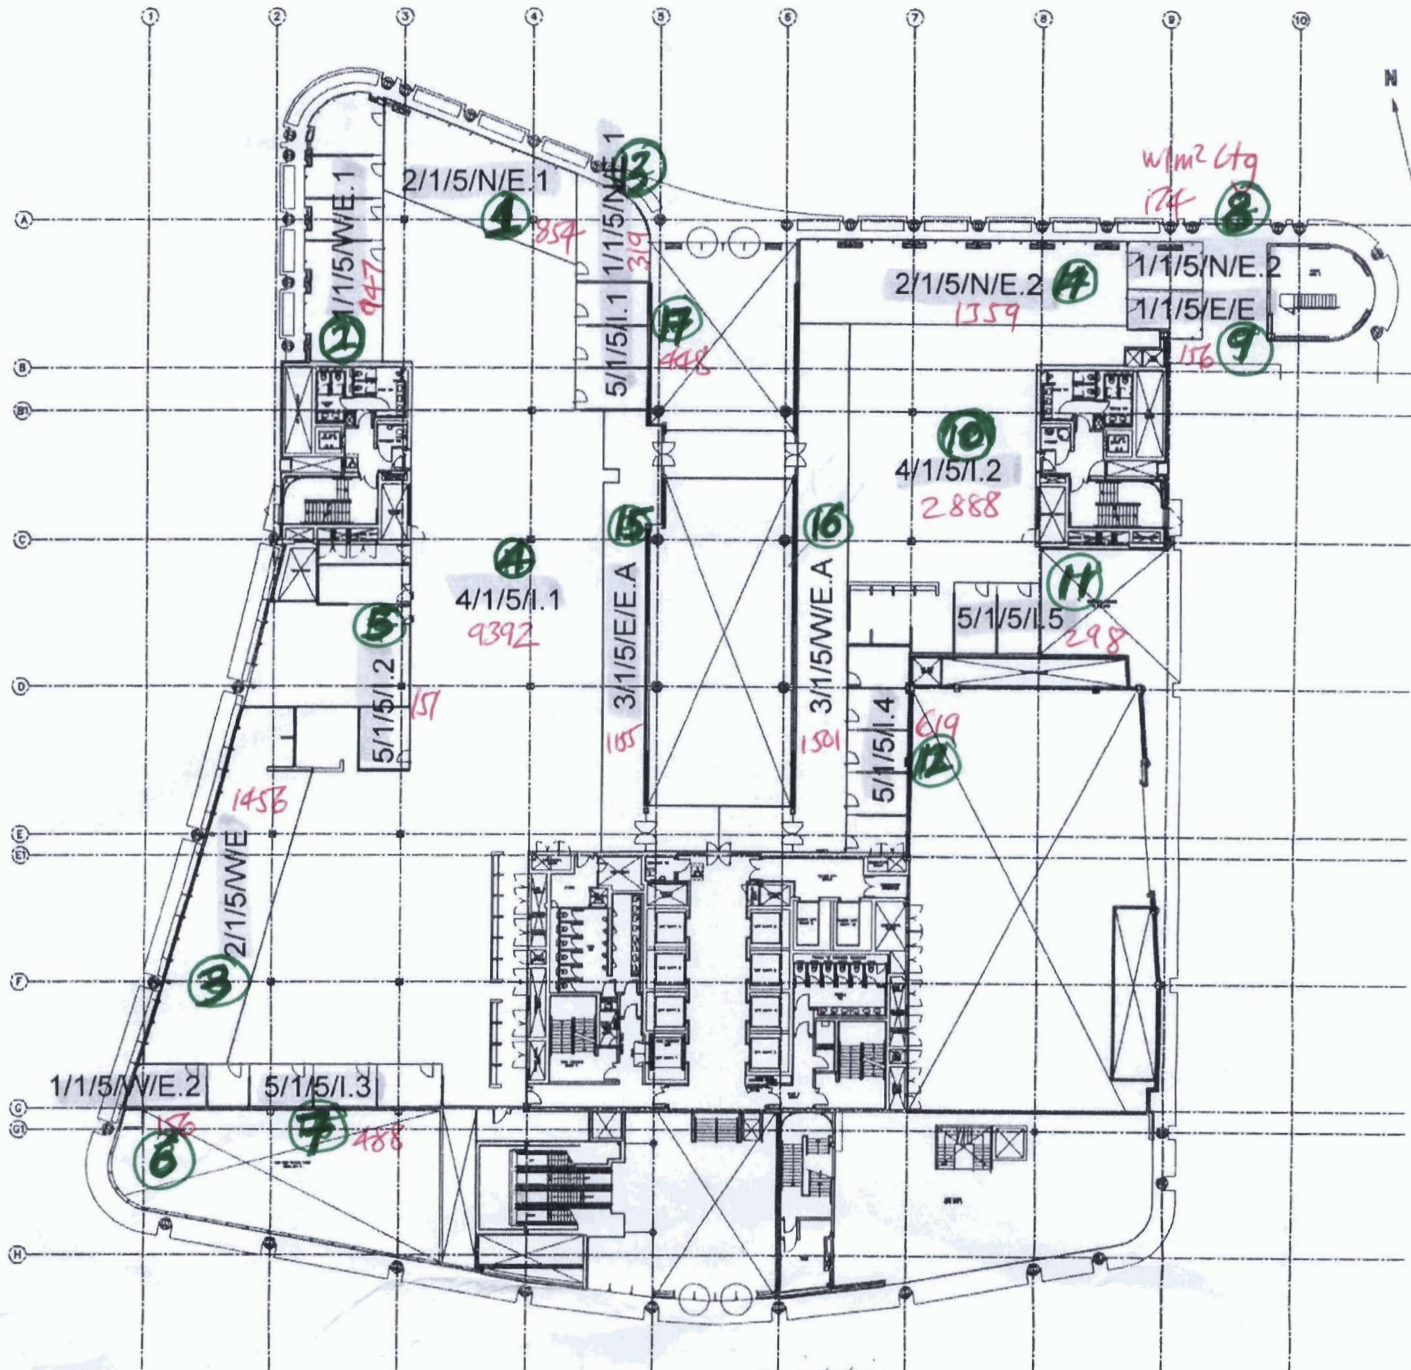

TECHNICAL SUPPORT ASSOCIATES
 70 Wood End Green Road
 Hayes, Middlesex UB3 2SL
 Tel: 020 8569 1155
 Fax: 020 8569 1166

EPC
 ZONES
 1st

Floor ← orientation

2 | 1 | 5 | N | E . 1
 ↑ ↑ ↑ ↑
 No. of zones

E - external
 I - internal

- 1 = office external perimeter
- 2 = external perimeter
- 3 = Atrium
- 4 = Internal
- 5 = office internal