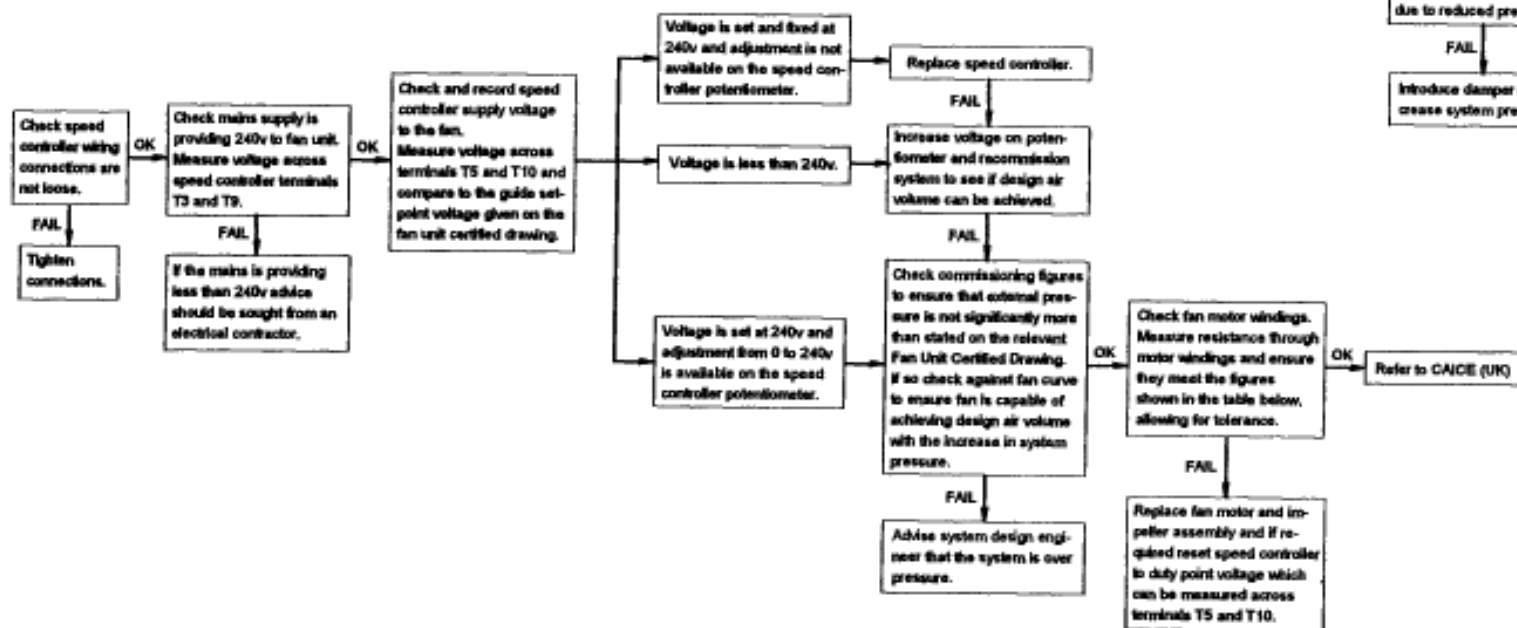

**FAN WILL NOT OPERATE or INTERMITTENTLY CUTS OUT:**

**FAN WILL NOT PROVIDE SUFFICIENT AIR VOLUME or SPEED CONTROL NOT VARIABLE:**

Fan Size	Resistance (Ohms)	
	Z winding (Main - Run)	U winding (Aux - Start)
A	223	148
B	213	115
C	55	54
D	57	22
E	36	15
F	16	6
G	9	4
H	31	10
I	16	7
J	9	4

**TRUBLE SHOOTING GUIDE FOR SINGLE FAN UNITS**