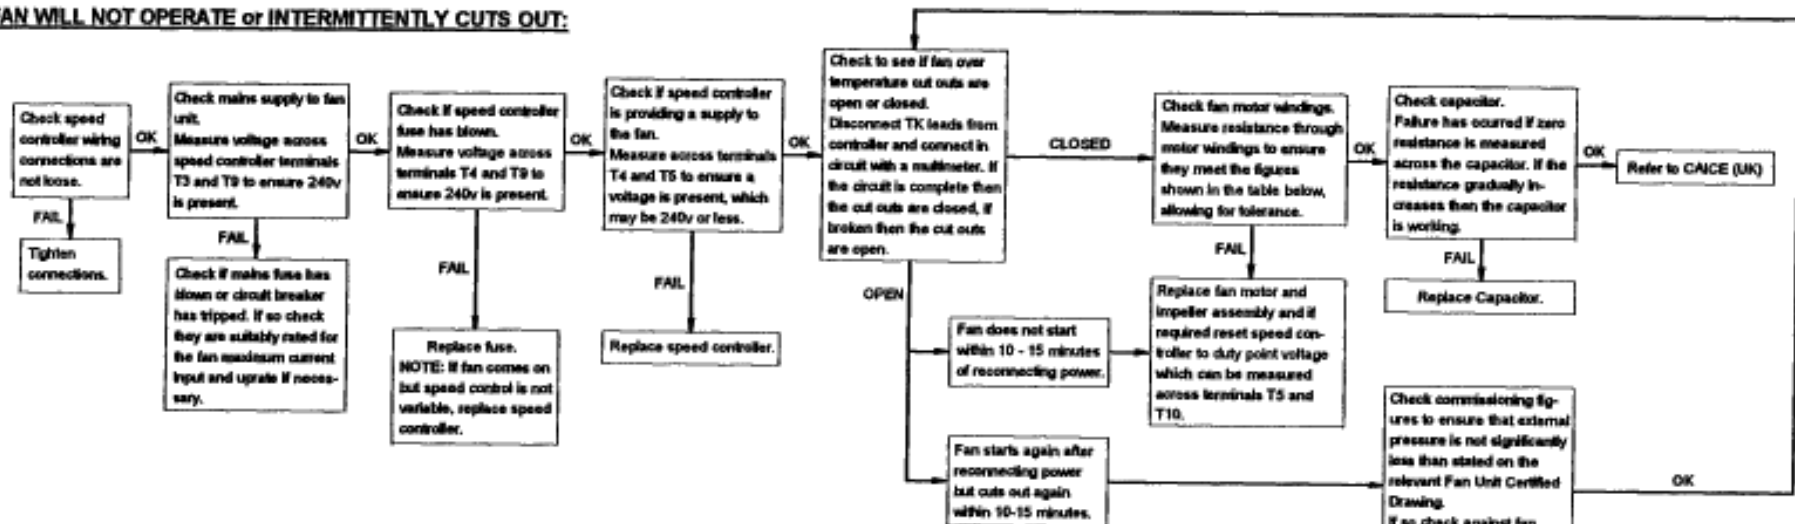

**FAN WILL NOT OPERATE or INTERMITTENTLY CUTS OUT:**

**FAN WILL NOT PROVIDE SUFFICIENT AIR VOLUME or SPEED CONTROL NOT VARIABLE:**

Fan Size	Resistance (Ohms)	
	Z winding (Main - Run)	U winding (Aux - Start)
A	223	148
B	213	115
C	55	54
D	57	22
E	36	15
F	16	6
G	9	4
H	31	10
I	16	7
J	9	4